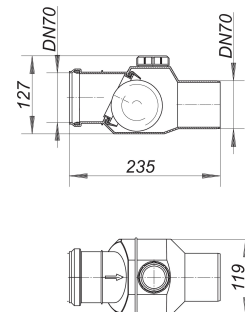

Zawór zwrotny RS 4.7, DN 70

Numer artykułu: 840042

GTIN: 4001636840042

Grupa rabatowa: 3

Opis:

Zawór zwrotny RS 4.7, DN 70

do montażu poziomego i pionowego, z wbudowanym zaworem kulowym materiał: korpus z polipropylenu z jednym zamknięciem rewizyjnym

RS 4 non-return valves give a practical solution to back-flow in "problem" installations. The rising-ball mechanism prevents water flowing back into baths or showers.

Type RS 4 non-return valves are used to prevent back-flow in pipework, but should not be regarded as anti-flooding valves conforming to DIN 1997. These non-return valves are not permitted to be installed instead of anti-flooding valves below flood level.