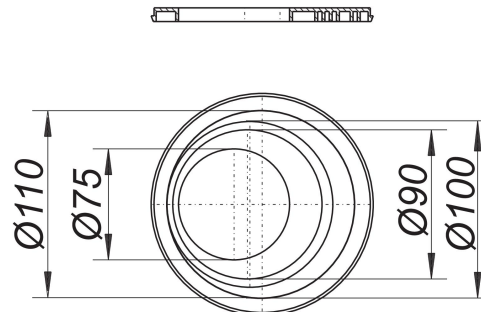

pipe sleeve for 605 and 660

Part number: 844927
GTIN: 4001636844927
Rebate group: 3

Description:

pipe sleeve for 605 and 660
for downpipes with d: 75, 90, 100 and 110 mm,
Spare part for rain water hopper 605 an 660

Spare parts:

840660 rain water hopper type 605, DN 100

840769 rain water hopper type 660, DN 100/DN 1

840684 rain water hopper type 605, DN 125