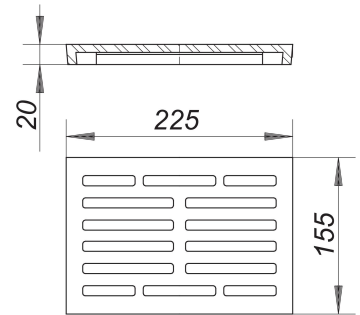

grate for utility drain 71, grey, 225 x 155 mm

Part number: 714923
GTIN: 4001636714923
Rebate group: 3

Description:

grate for utility drain 71, grey, 225 x 155 mm
used with type 71 utility drain
ABS, grey, 225 x 155 mm, load class K 3 (300 kg)