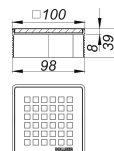

### Description:

grating DallDrain Select Quadra, 100 x 100 mm

Grating with solid stainless steel grate Quadra in stainless steel frame, suitable for drain bodies and raising piece DallDrain.

#### Material

304 stainless steel grate, solid 5 mm, load class L 15 (1.5 t); spigot ABS, 304 stainless steel frame  
With positioning aid, side-adjustable +/- 2.5 mm.