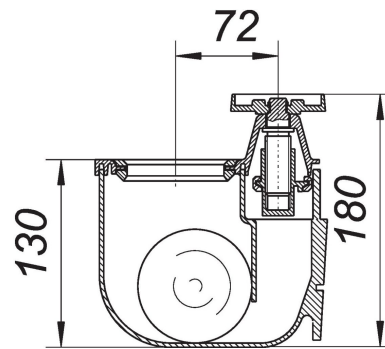

21. November 2019

Ballstau rising ball assembly

Product No. **724809**
 EAN: 4001636724809
 Discount group: 3

spare part for Ballstau 110

specification:

- rising ball
- handwheel and seal
- flap-valve

Product No.	Description	Dimensions
724892	back flow seal for Ballstau 110	
724878	ball 240 for Ballstau 110	
724830	Ballstau 110 gasket set	
724823	Ballstau handwheel and seal	

Product No.	Description	Dimensions
720061	anti-flooding drain Ballstau 110, DN 100	DN 100
720160	anti-flooding drain Ballstau 110/1, DN 100	DN 100
720368	anti-flooding drain Ballstau 110/3, DN 100	DN 100