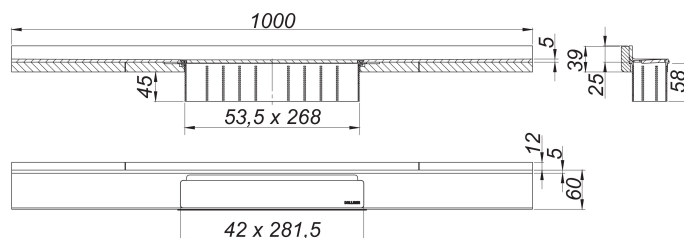

caniveau de douche CeraWall Select N acier inox mat, 1000 mm

Référence de l'article: 536754

GTIN: 4001636536754

Groupe de rabais: 11

Description :

caniveau de douche CeraWall Select N acier inox mat, 1000 mm

for installation with drain body DallFlex , DallFlex Plan and DallFlex vertical.

Drainage-strip with engineered precision fall, visibly installed at the junction of wall and floor. Suitable for natural stone floor and wall finish 24 – 32 mm (including adhesive), length can be adjusted by one millimeter.

specification

- cover plate
- self-adhesive security tape S 3 with cut-resistant stainless steel mesh and sound insulation
- accessories for installation and positioning
- temporary blanking plate with integrated level