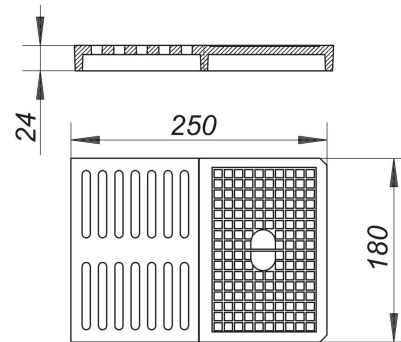

21. May 2022

DALLMER**grate for Ballstau 110, grey, 250 x 180 mm**

Product No. **724922**
 EAN: 4001636724922
 Discount group: 3

used with type 110 Ballstau drain

two-part, ABS grey, 250 x 180 mm, load class K 3 (300 kg)

Product No.	Description	Dimensions
720061	anti-flooding drain Ballstau 110, DN 100	DN 100
720160	anti-flooding drain Ballstau 110/1, DN 100	DN 100
720368	anti-flooding drain Ballstau 110/3, DN 100	DN 100