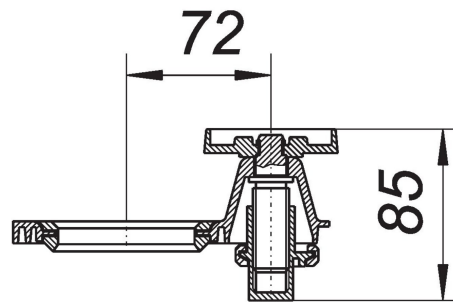

21. May 2022

Ballstau handwheel and seal

Product No. **724823**
 EAN: 4001636724823
 Discount group: 3

spare part for Ballstau 110

Product No.	Description	Dimensions
724809	Ballstau rising ball assembly	

Product No.	Description	Dimensions
720061	anti-flooding drain Ballstau 110, DN 100	DN 100
720160	anti-flooding drain Ballstau 110/1, DN 100	DN 100
720368	anti-flooding drain Ballstau 110/3, DN 100	DN 100