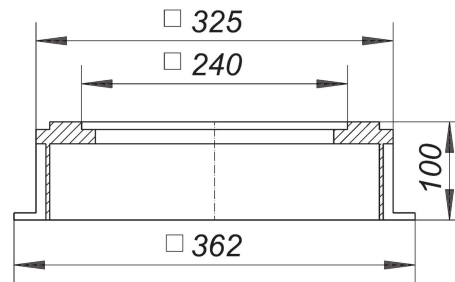

**planter raising piece, 362 x 362 mm**

Product No. **620965**  
 EAN: 4001636620965  
 Discount group: 10

for "green" roofs, extension for planter drain box, without grate, with four connectors  
 for drainage pipes

material:  
 polyurethane, 362 x 362 mm, effective height 93 mm

Product No.	Description	Dimensions
621580	raising piece type 630 clamp ring	
622587	raising piece type 630 DallBit	
623584	raising piece type 630 PVC	
621061	roof drain type 62 clamp ring, DN 100	DN 100
621085	roof drain type 62 clamp ring, DN 125	DN 125
621092	roof drain type 62 clamp ring, DN 150	DN 150
621047	roof drain type 62 clamp ring, DN 70	DN 70
622068	roof drain type 62 DallBit, DN 100	DN 100
622082	roof drain type 62 DallBit, DN 125	DN 125
622099	roof drain type 62 DallBit, DN 150	DN 150
622044	roof drain type 62 DallBit, DN 70	DN 70
621627	roof drain type 62 H FPO, heated, DN 100	DN 100
621634	roof drain type 62 H FPO, heated, DN 125	DN 125
621603	roof drain type 62 H FPO, heated, DN 70	DN 70
623065	roof drain type 62 PVC, DN 100	DN 100
623089	roof drain type 62 PVC, DN 125	DN 125