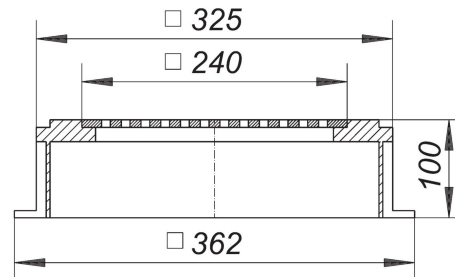

**planter drain box, 362 x 362 mm**

Product No. **620958**  
 EAN: 4001636620958  
 Discount group: 10

for "green" roofs, with four connectors for drainage pipes

material:  
 frame polyurethane, 362 x 362 mm, height 100 mm  
 grate cast aluminium, 240 x 240 mm

Product No.	Description	Dimensions
621580	raising piece type 630 clamp ring	
622587	raising piece type 630 DallBit	
623584	raising piece type 630 PVC	
621061	roof drain type 62 clamp ring, DN 100	DN 100
621085	roof drain type 62 clamp ring, DN 125	DN 125
621092	roof drain type 62 clamp ring, DN 150	DN 150
621047	roof drain type 62 clamp ring, DN 70	DN 70
622068	roof drain type 62 DallBit, DN 100	DN 100
622082	roof drain type 62 DallBit, DN 125	DN 125
622099	roof drain type 62 DallBit, DN 150	DN 150
622044	roof drain type 62 DallBit, DN 70	DN 70
621160	roof drain type 62 H clamp ring, heated, DN 100	DN 100
621184	roof drain type 62 H clamp ring, heated, DN 125	DN 125
621191	roof drain type 62 H clamp ring, heated, DN 150	DN 150
621146	roof drain type 62 H clamp ring, heated, DN 70	DN 70
622167	roof drain type 62 H DallBit, heated, DN 100	DN 100