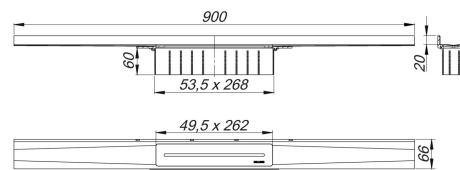

shower channel CeraWallPure, 900 mm

Product No. **538475**
 EAN: 4001636538475
 Discount group: 11

for installation with drain body DallFlex, DallFlex Plan, DallFlex vertical and shower underlay DallFlex Wall, DallFlex Wall Plan.

Drainage-strip with integrated fall, visibly installed at the junction of wall and floor.

Suitable for floor finish of 12 – 32 mm and wall finish of 12 – 24 mm (including adhesive), length can be adjusted by one millimeter.

specification

- cover plate
- self-adhesive sound insulating tape
- accessories for installation and positioning
- temporary blanking plate

Material

304 stainless steel, 1,5 mm, load class K 3 (300 kg)

Ordering CeraWall Pure:

Please order drain body DallFlex or shower underlay DallFlex Wall + shower channel CeraWall Pure as two components.

Product No.	Description	Dimensions
538505	security tape S 3, 1200 mm	

Product No.	Description	Dimensions
-------------	-------------	------------