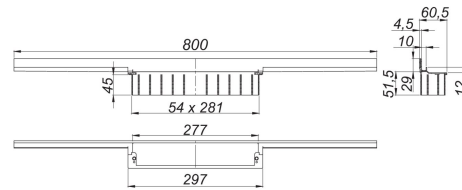

shower channel CeraWall Individual red gold matt, 800 mm

Product No. **536891**
 EAN: 4001636536891
 Discount group: 11

for installation with drain body DallFlex, DallFlex Plan, DallFlex vertical and shower underlay DallFlex Wall, DallFlex Wall Plan.
 Concealed channel with integrated fall, for installation at the junction of wall and floor.
 Suitable for floor and wall finish of 12 – 24 mm (including adhesive), length can be adjusted by one millimeter.

specification

- self-adhesive security tape S 3 with cut-resistant stainless steel mesh and sound insulation
- accessories for installation and positioning
- scriber template
- construction and sealing adhesive
- temporary blanking plate

Material

304 stainless steel, PVD coating in red gold matt

Ordering CeraWall Individual:

Please order drain body DallFlex or shower underlay DallFlex Wall + shower channel CeraWall Individual + cover plate as three components.

Product No.	Description	Dimensions
537034	Cover plate CeraWall Individual Design red gold matt	
537027	cover plate CeraWall Individual red gold matt	
537157	Drain body CeraFlex Plan, DN 40	DN 40
537164	Drain body CeraFlex vertical, DN 50	DN 50
537140	Drain body CeraFlex, DN 50	DN 50