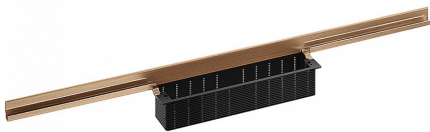

shower channel CeraWall Individual red gold matt, 800 mm

Product No. **536891**
 EAN: 4001636536891
 Discount group: 11

for installation with drain body DallFlex, DallFlex Plan, DallFlex vertical and shower underlay DallFlex Wall, DallFlex Wall Plan.
 Concealed channel with integrated fall, for installation at the junction of wall and floor.
 Suitable for floor and wall finish of 12 – 24 mm (including adhesive), length can be adjusted by one millimeter.

specification

- self-adhesive security tape S 3 with cut-resistant stainless steel mesh and sound insulation
- accessories for installation and positioning
- scriber template
- construction and sealing adhesive
- temporary blanking plate

Material

304 stainless steel, PVD coating in red gold matt

Ordering CeraWall Individual:

Please order drain body DallFlex or shower underlay DallFlex Wall + shower channel CeraWall Individual + cover plate as three components.

Product No.	Description	Dimensions
537034	Cover plate CeraWall Individual Design red gold matt	
537027	cover plate CeraWall Individual red gold matt	
537157	Drain body CeraFlex Plan, DN 40	DN 40
537164	Drain body CeraFlex vertical, DN 50	DN 50
537140	Drain body CeraFlex, DN 50	DN 50