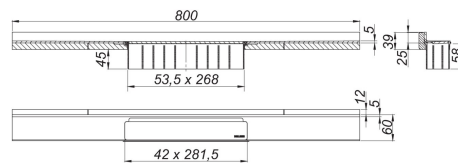

**shower channel CeraWall Select N satin stainless steel, 800 mm**

Product No. **536730**  
 EAN: 4001636536730  
 Discount group: 11

for installation with drain body DallFlex, DallFlex Plan, DallFlex vertical and shower underlay DallFlex Wall, DallFlex Wall Plan.

Drainage-strip with engineered precision fall, visibly installed at the junction of wall and floor. Suitable for natural stone floor and wall finish 24 – 32 mm (including adhesive), length can be adjusted by one millimeter.

304 stainless steel, 5 mm solid, satin finished, load class K 3 (300 kg)

**Ordering CeraWall Select:**

Please order drain body DallFlex or shower underlay DallFlex Wall + shower channel CeraWall Select N as two components.

Product No.	Description	Dimensions
537157	Drain body CeraFlex Plan, DN 40	DN 40
537164	Drain body CeraFlex vertical, DN 50	DN 50
537140	Drain body CeraFlex, DN 50	DN 50
539304	Drain body DallFlex EPS assembled, DN 50	DN 50
539311	Drain body DallFlex Plan EPS assembled, DN 40	DN 40