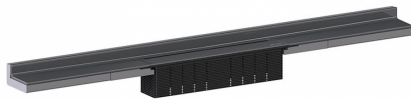

**shower channel CeraWall Select N satin stainless steel, 800 mm**

Product No. **536730**  
 EAN: 4001636536730  
 Discount group: 11

for installation with drain body DallFlex, DallFlex Plan, DallFlex vertical and shower underlay DallFlex Wall, DallFlex Wall Plan.

Drainage-strip with engineered precision fall, visibly installed at the junction of wall and floor. Suitable for natural stone floor and wall finish 24 – 32 mm (including adhesive), length can be adjusted by one millimeter.

**specification**

- cover plate
- self-adhesive security tape S 3 with cut-resistant stainless steel mesh and sound insulation
- accessories for installation and positioning
- temporary blanking plate

**material**

304 stainless steel, 5 mm solid, satin finished, load class K 3 (300 kg)

**Ordering CeraWall Select:**

Please order drain body DallFlex or shower underlay DallFlex Wall + shower channel CeraWall Select N as two components.