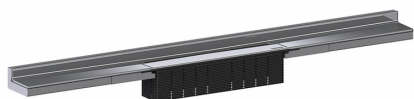

shower channel CeraWall Select N polished stainless steel, 800**mm**

Product No. **536570**
 EAN: 4001636536570
 Discount: 11

for installation with drain body DallFlex, DallFlex Plan, DallFlex vertical and shower underlay DallFlex Wall, DallFlex Wall Plan.

Drainage-strip with engineered precision fall, visibly installed at the junction of wall and floor. Suitable for natural stone floor and wall finish 24 – 32 mm (including adhesive), length can be adjusted by one millimeter.

specification

- cover plate
- self-adhesive security tape S 3 with cut-resistant stainless steel mesh and sound insulation
- accessories for installation and positioning
- temporary blanking plate

material

304 stainless steel, 5 mm solid, mirror polished, load class K 3 (300 kg)

Ordering CeraWall Select:

Please order drain body DallFlex or shower underlay DallFlex Wall + shower channel CeraWall Select N as two components.