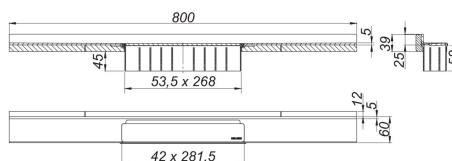

shower channel CeraWall Select N polished stainless steel, 800**mm**

Product No. **536570**
 EAN: 4001636536570
 Discount: 11

for installation with drain body DallFlex, DallFlex Plan, DallFlex vertical and shower underlay DallFlex Wall, DallFlex Wall Plan.

Drainage-strip with engineered precision fall, visibly installed at the junction of wall and floor. Suitable for natural stone floor and wall finish 24 – 32 mm (including adhesive), length can be adjusted by one millimeter.

304 stainless steel, 5 mm solid, mirror polished, load class K 3 (300 kg)

Ordering CeraWall Select:

Please order drain body DallFlex or shower underlay DallFlex Wall + shower channel CeraWall Select N as two components.

Product No.	Description	Dimensions
537157	Drain body CeraFlex Plan, DN 40	DN 40
537164	Drain body CeraFlex vertical, DN 50	DN 50
537140	Drain body CeraFlex, DN 50	DN 50
539304	Drain body DallFlex EPS assembled, DN 50	DN 50
539311	Drain body DallFlex Plan EPS assembled, DN 40	DN 40