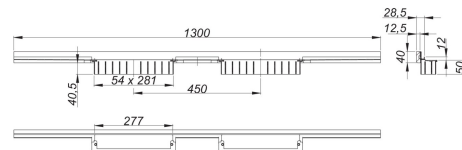

shower channel CeraWall Individual N Duo, 1300 mm

Product No. **536310**
 EAN: 4001636536310
 Discount group: 11

for installation with drain body DallFlex Duo, DallFlex Duo Plan and DallFlex Duo vertical.

Concealed channel with integrated fall, for installation at the junction of wall and floor. Suitable for natural stone floor and wall finish 24 to 32 mm (including adhesive), length can be adjusted by one millimeter.

specification

- self-adhesive security tape S 3 with cut-resistant stainless steel mesh and sound insulation
- accessories for installation and positioning
- scriber template
- temporary blanking plate

Product No.	Description	Dimensions
539083	drain body DallFlex Duo vertical, DN 50	DN 50