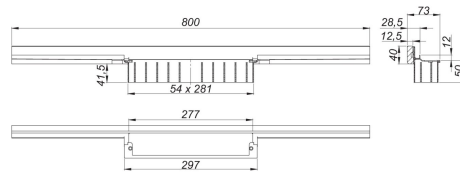

**shower channel CeraWall Individual N, 800 mm**

Product No. **536266**  
 EAN: 4001636536266  
 Discount group: 11

for installation with drain body DallFlex, DallFlex Plan, DallFlex vertical and shower underlay DallFlex Wall, DallFlex Wall Plan.  
 Concealed channel with integrated fall, for installation at the junction of wall and floor.  
 Suitable for natural stone floor and wall finish 24 – 32 mm (including adhesive), length can be adjusted by one millimeter.

**specification**

- self-adhesive security tape S 3 with cut-resistant stainless steel mesh and sound insulation
- accessories for installation and positioning
- scriber template
- temporary blanking plate

**material**

304 stainless steel

**Ordering CeraWall Individual N:**

Please order drain body DallFlex or shower underlay DallFlex Wall + shower channel CeraWall Individual N + cover plate as three components.

Product No.	Description	Dimensions
537157	Drain body CeraFlex Plan, DN 40	DN 40
537164	Drain body CeraFlex vertical, DN 50	DN 50
537140	Drain body CeraFlex, DN 50	DN 50
539304	Drain body DallFlex EPS assembled, DN 50	DN 50
539311	Drain body DallFlex Plan EPS assembled, DN 40	DN 40