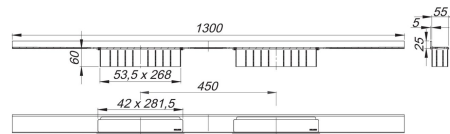

## shower channel CeraWall Select Duo satin stainless steel, 1300 mm

Product No. **536181**  
 EAN: 4001636536181  
 Discount: 11

for installation with drain body DallFlex Duo, DallFlex Duo Plan and DallFlex Duo vertical.

Drainage-strip with engineered precision fall, visibly installed at the junction of wall and floor. Suitable for floor and wall finish of 12 – 24 mm (including adhesive), length can be adjusted by one millimeter.

### specification

- two cover plates
- self-adhesive security tape S 3 with cut-resistant stainless steel mesh and sound insulation
- accessories for installation and positioning
- construction and sealing adhesive
- temporary blanking plate with integrated level

20. calendar\_month\_january 2021

**DALLMER**

---

<b>Product No.</b>	<b>Description</b>	<b>Dimensions</b>
536501	drain body DallFlex Duo Plan, DN 40	DN 40
539083	drain body DallFlex Duo vertical, DN 50	DN 50
536006	drain body DallFlex Duo, DN 50	DN 50
520494	stainless steel polish	