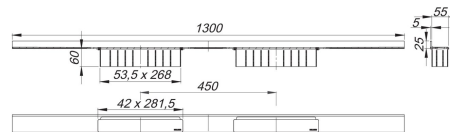

shower channel CeraWall Select Duo polished stainless steel, 1300 mm

Product No. **536105**
 EAN: 4001636536105
 Discount amount: 11

for installation with drain body DallFlex-Duo, DallFlex-Duo-Plan and DallFlex-Duo vertical.

Drainage-strip with engineered precision fall, visibly installed at the junction of wall and floor. Suitable for floor and wall finish of 12---24-mm (including adhesive), length can be adjusted by one millimeter.

material

304 stainless steel, mirror polished

Ordering CeraWall Select Duo:

Please order drain body DallFlex Duo + shower channel CeraWall Select Duo as two separate components.

Product No.	Description	Dimensions
535528	cover plate CeraWall Select stainless steel polished	

20. calendar_month_january 2021

DALLMER

Product No.	Description	Dimensions
536501	drain body DallFlex Duo Plan, DN 40	DN 40
539083	drain body DallFlex Duo vertical, DN 50	DN 50
536006	drain body DallFlex Duo, DN 50	DN 50
520494	stainless steel polish	