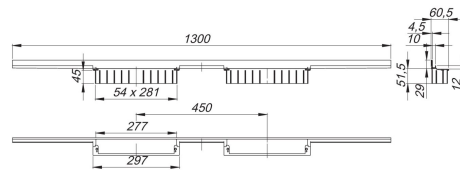

shower channel CeraWall Individual Duo, 1300 mm

Product No. **536020**
 EAN: 4001636536020
 Discount group: 11

for installation with drain body DallFlex Duo, DallFlex Duo Plan and DallFlex Duo vertical.

Concealed channel with integrated fall, for installation at the junction of wall and floor. Suitable for wall and floor finish 12 to 24 mm (including adhesive), length can be adjusted by one millimeter.

specification

- self-adhesive security tape S 3 with cut-resistant stainless steel mesh and sound insulation
- accessories for installation and positioning
- scriber template
- construction and sealing adhesive
- temporary blanking plate

material

304 stainless steel

Ordering CeraWall Individual Duo:

Please order drain body DallFlex Duo + shower channel Individual Duo + cover plate Duo as three separate components.

Product No.	Description	Dimensions
535191	cover plate CeraWall Individual Duo	
535092	cover plate CeraWall Individual Duo Design	
535184	cover plate CeraWall Individual Duo natural stone	
536501	drain body DallFlex Duo Plan, DN 40	DN 40
539083	drain body DallFlex Duo vertical, DN 50	DN 50