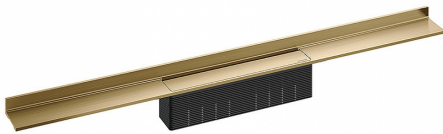

shower channel CeraWall Select brass matt, 800 mm

Product No. **535399**
 EAN: 4001636535399
 Discount group: 11

for installation with drain body DallFlex, DallFlex Plan, DallFlex vertical and shower underlay DallFlex Wall, DallFlex Wall Plan. Drainage-strip with engineered precision fall, visibly installed at the junction of wall and floor. Suitable for floor finish of 10 – 24 mm and wall finish of 12 – 24 mm (including adhesive), length can be adjusted by one millimeter.

specification

- cover plate
- self-adhesive security tape S 3 with cut-resistant stainless steel mesh and sound insulation
- accessories for installation and positioning
- construction and sealing adhesive
- temporary blanking plate

Material

304 stainless steel, 5 mm solid, load class K 3 (300 kg), PVD coating in brass matt

Ordering CeraWall Select:

Please order drain body DallFlex or shower underlay DallFlex Wall + shower channel CeraWall Select as two components.