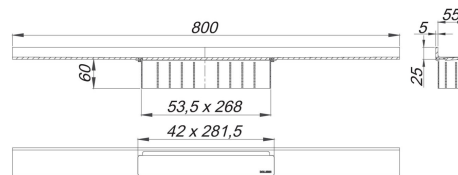

shower channel CeraWall Select brass matt, 800 mm

Product No. **535399**
 EAN: 4001636535399
 Discount group: 11

for installation with drain body DallFlex, DallFlex Plan, DallFlex vertical and shower underlay DallFlex Wall, DallFlex Wall Plan. Drainage-strip with engineered precision fall, visibly installed at the junction of wall and floor. Suitable for floor finish of 10 – 24 mm and wall finish of 12 – 24 mm (including adhesive), length can be adjusted by one millimeter.

specification

- cover plate
- self-adhesive security tape S 3 with cut-resistant stainless steel mesh and sound insulation
- accessories for installation and positioning
- construction and sealing adhesive
- temporary blanking plate

Material

304 stainless steel, 5 mm solid, load class K 3 (300 kg), PVD coating in brass matt

Ordering CeraWall Select:

Please order drain body DallFlex or shower underlay DallFlex Wall + shower channel CeraWall Select as two components.

| Product No. | Description | Dimensions |
|-------------|---|------------|
| 537157 | Drain body CeraFlex Plan, DN 40 | DN 40 |
| 537164 | Drain body CeraFlex vertical, DN 50 | DN 50 |
| 537140 | Drain body CeraFlex, DN 50 | DN 50 |
| 539304 | Drain body DallFlex EPS assembled, DN 50 | DN 50 |
| 539311 | Drain body DallFlex Plan EPS assembled, DN 40 | DN 40 |