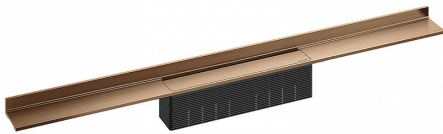

shower channel CeraWall Select red gold matt, 800 mm

Product No. **535344**
 EAN: 4001636535344
 Discount group: 11

for installation with drain body DallFlex, DallFlex Plan, DallFlex vertical and shower underlay DallFlex Wall, DallFlex Wall Plan. Drainage-strip with engineered precision fall, visibly installed at the junction of wall and floor. Suitable for floor finish of 10 – 24 mm and wall finish of 12 – 24 mm (including adhesive), length can be adjusted by one millimeter.

specification

- cover plate
- self-adhesive security tape S 3 with cut-resistant stainless steel mesh and sound insulation
- accessories for installation and positioning
- construction and sealing adhesive
- temporary blanking plate

Material

304 stainless steel, 5 mm solid, load class K 3 (300 kg), PVD coating in red gold matt

Ordering CeraWall Select:

Please order drain body DallFlex or shower underlay DallFlex Wall + shower channel CeraWall Select as two components.