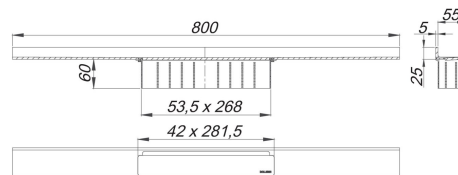

shower channel CeraWall Select red gold matt, 800 mm

Product No. **535344**
 EAN: 4001636535344
 Discount group: 11

for installation with drain body DallFlex, DallFlex Plan, DallFlex vertical and shower underlay DallFlex Wall, DallFlex Wall Plan. Drainage-strip with engineered precision fall, visibly installed at the junction of wall and floor. Suitable for floor finish of 10 – 24 mm and wall finish of 12 – 24 mm (including adhesive), length can be adjusted by one millimeter.

specification

- cover plate
- self-adhesive security tape S 3 with cut-resistant stainless steel mesh and sound insulation
- accessories for installation and positioning
- construction and sealing adhesive
- temporary blanking plate

Material

304 stainless steel, 5 mm solid, load class K 3 (300 kg), PVD coating in red gold matt

Ordering CeraWall Select:

Please order drain body DallFlex or shower underlay DallFlex Wall + shower channel CeraWall Select as two components.

| Product No. | Description | Dimensions |
|-------------|---|------------|
| 537157 | Drain body CeraFlex Plan, DN 40 | DN 40 |
| 537164 | Drain body CeraFlex vertical, DN 50 | DN 50 |
| 537140 | Drain body CeraFlex, DN 50 | DN 50 |
| 539304 | Drain body DallFlex EPS assembled, DN 50 | DN 50 |
| 539311 | Drain body DallFlex Plan EPS assembled, DN 40 | DN 40 |