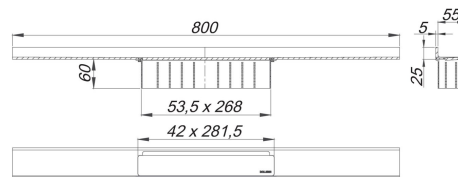

shower channel CeraWall Select anthracite matt, 800 mm

Product No. **535283**
 EAN: 4001636535283
 Discount group: 11

for installation with drain body DallFlex, DallFlex Plan, DallFlex vertical and shower underlay DallFlex Wall, DallFlex Wall Plan. Drainage-strip with engineered precision fall, visibly installed at the junction of wall and floor. Suitable for floor finish of 10 – 24 mm and wall finish of 12 – 24 mm (including adhesive), length can be adjusted by one millimeter.

specification

- cover plate
- self-adhesive security tape S 3 with cut-resistant stainless steel mesh and sound insulation
- accessories for installation and positioning
- construction and sealing adhesive
- temporary blanking plate

Material

304 stainless steel, 5 mm solid, load class K 3 (300 kg), PVD coating in anthracite matt

Ordering CeraWall Select:

Please order drain body DallFlex or shower underlay DallFlex Wall + shower channel CeraWall Select as two components.

Product No.	Description	Dimensions
537157	Drain body CeraFlex Plan, DN 40	DN 40
537164	Drain body CeraFlex vertical, DN 50	DN 50
537140	Drain body CeraFlex, DN 50	DN 50
539304	Drain body DallFlex EPS assembled, DN 50	DN 50
539014	Drain body DallFlex Plan, DN 40	DN 40