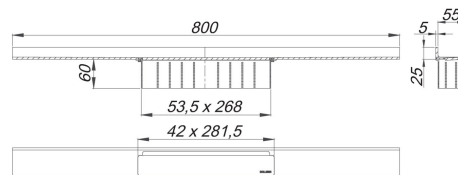

shower channel CeraWall Select polished stainless steel, 800 mm

Product No. **535252**
 EAN: 4001636535252
 Discount group: 11

for installation with drain body DallFlex, DallFlex Plan, DallFlex vertical and shower underlay DallFlex Wall, DallFlex Wall Plan. Drainage-strip with engineered precision fall, visibly installed at the junction of wall and floor. Suitable for floor finish of 10 – 24 mm and wall finish of 12 – 24 mm (including adhesive), length can be adjusted by one millimeter.

specification

- cover plate
- self-adhesive security tape S 3 with cut-resistant stainless steel mesh and sound insulation
- accessories for installation and positioning
- construction and sealing adhesive
- temporary blanking plate

material

304 stainless steel, 5 mm solid, mirror polished, load class K 3 (300 kg)

Ordering CeraWall Select:

Please order drain body DallFlex or shower underlay DallFlex Wall + shower channel CeraWall Select as two components.

Product No.	Description	Dimensions
535528	cover plate CeraWall Select stainless steel polished	

20. calendar_month_january 2021

DALLMER

Product No.	Description	Dimensions
537157	Drain body CeraFlex Plan, DN 40	DN 40
537164	Drain body CeraFlex vertical, DN 50	DN 50
537140	Drain body CeraFlex, DN 50	DN 50
539304	Drain body DallFlex EPS assembled, DN 50	DN 50
539311	Drain body DallFlex Plan EPS assembled, DN 40	DN 40
539014	Drain body DallFlex Plan, DN 40	DN 40
539076	drain body DallFlex vertical, DN 50	DN 50
539007	drain body DallFlex, DN 50	DN 50