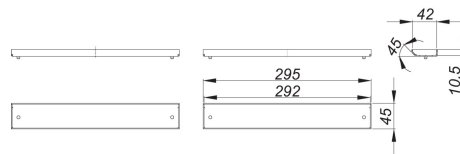

cover plate CeraWall Individual Duo

Product No. **535191**
 EAN: 4001636535191
 Discount group: 11

each with two cover plates for shower channel CeraWall Individual Duo.

material
 304 stainless steel

for flooring with unfinished cut edges (e.g. glazed tiles).

Ordering CeraWall Individual Duo:
 Please order drain body DallFlex Duo + shower channel Individual Duo + cover plate Duo
 as three separate components.

Product No.	Description	Dimensions
536020	shower channel CeraWall Individual Duo, 1300 mm	1300 mm
536037	shower channel CeraWall Individual Duo, 1400 mm	1400 mm
536044	shower channel CeraWall Individual Duo, 1500 mm	1500 mm
536051	shower channel CeraWall Individual Duo, 1600 mm	1600 mm
536068	shower channel CeraWall Individual Duo, 1700 mm	1700 mm
536075	shower channel CeraWall Individual Duo, 1800 mm	1800 mm
536082	shower channel CeraWall Individual Duo, 1900 mm	1900 mm
536099	shower channel CeraWall Individual Duo, 2000 mm	2000 mm