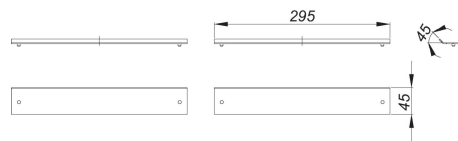

cover plate CeraWall Individual Duo natural stone

Product No. **535184**
 EAN: 4001636535184
 Discount group: 11

each with two cover plates for shower channel CeraWall Individual Duo.

material
 304 stainless steel

for flooring with polished cut edges or self-colour floor finish (e.g. natural stone, porcelain stoneware tiles).

Ordering CeraWall Individual Duo:
 Please order drain body DallFlex Duo + shower channel Individual Duo + cover plate Duo
 as three separate components.

Product No.	Description	Dimensions
536020	shower channel CeraWall Individual Duo, 1300 mm	1300 mm
536037	shower channel CeraWall Individual Duo, 1400 mm	1400 mm
536044	shower channel CeraWall Individual Duo, 1500 mm	1500 mm
536051	shower channel CeraWall Individual Duo, 1600 mm	1600 mm
536068	shower channel CeraWall Individual Duo, 1700 mm	1700 mm
536075	shower channel CeraWall Individual Duo, 1800 mm	1800 mm
536082	shower channel CeraWall Individual Duo, 1900 mm	1900 mm
536099	shower channel CeraWall Individual Duo, 2000 mm	2000 mm