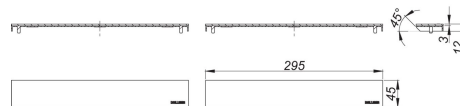

**cover plate CeraWall Individual Duo Design**

Product No. **535092**  
 EAN: 4001636535092  
 Discount group: 11

each with two cover plates for shower channel CeraWall Individual Duo.

material  
 304 stainless steel

all-purpose design in stainless steel design, not to be tiled.

Ordering CeraWall Individual Duo:  
 Please order drain body DallFlex Duo + shower channel Individual Duo + cover plate Duo  
 as three separate components.

Product No.	Description	Dimensions
536020	shower channel CeraWall Individual Duo, 1300 mm	1300 mm
536037	shower channel CeraWall Individual Duo, 1400 mm	1400 mm
536044	shower channel CeraWall Individual Duo, 1500 mm	1500 mm
536051	shower channel CeraWall Individual Duo, 1600 mm	1600 mm
536068	shower channel CeraWall Individual Duo, 1700 mm	1700 mm
536075	shower channel CeraWall Individual Duo, 1800 mm	1800 mm
536082	shower channel CeraWall Individual Duo, 1900 mm	1900 mm
536099	shower channel CeraWall Individual Duo, 2000 mm	2000 mm