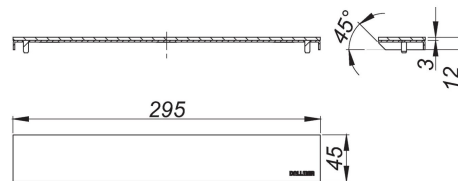

Cover plate CeraWall Individual Design satin stainless steel

Product No. **535047**
 EAN: 4001636535047
 Discount group: 11

cover plate for shower channel CeraWall Individual.

material
 304 stainless steel

all-purpose design in stainless steel design, not to be tiled.

Ordering CeraWall Individual:
 Please order drain body DallFlex or shower underlay DallFlex Wall + shower channel CeraWall Individual + cover plate as three components.

Product No.	Description	Dimensions
535214	shower channel CeraWall Individual, 1000 mm	1000 mm
535221	shower channel CeraWall Individual, 1100 mm	1100 mm
535238	shower channel CeraWall Individual, 1200 mm	1200 mm
536518	shower channel CeraWall Individual, 1300 mm	1300 mm
536525	shower channel CeraWall Individual, 1400 mm	1400 mm
536532	shower channel CeraWall Individual, 1500 mm	1500 mm
535269	shower channel CeraWall Individual, 800 mm	800 mm
535207	shower channel CeraWall Individual, 900 mm	900 mm