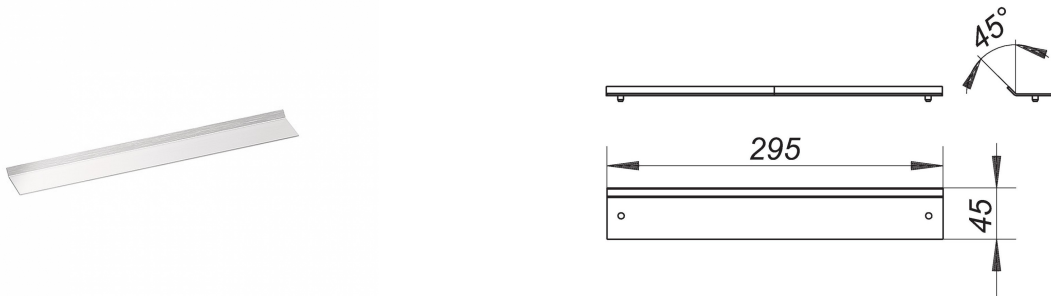

cover plate CeraWall Individual natural stone

Product No. **535030**
 EAN: 4001636535030
 Discount group: 11

cover plate for shower channel CeraWall Individual.

material:
 304 stainless steel

for flooring with polished cut edges or self-colour floor finish
 (e.g. natural stone, porcelain stoneware tiles).

Ordering CeraWall Individual:

Please order drain body DallFlex or shower underlay DallFlex Wall + shower channel CeraWall Individual + cover plate as three components.

Product No.	Description	Dimensions
535214	shower channel CeraWall Individual, 1000 mm	1000 mm
535221	shower channel CeraWall Individual, 1100 mm	1100 mm
535238	shower channel CeraWall Individual, 1200 mm	1200 mm
536518	shower channel CeraWall Individual, 1300 mm	1300 mm
536525	shower channel CeraWall Individual, 1400 mm	1400 mm
536532	shower channel CeraWall Individual, 1500 mm	1500 mm
535269	shower channel CeraWall Individual, 800 mm	800 mm
535207	shower channel CeraWall Individual, 900 mm	900 mm