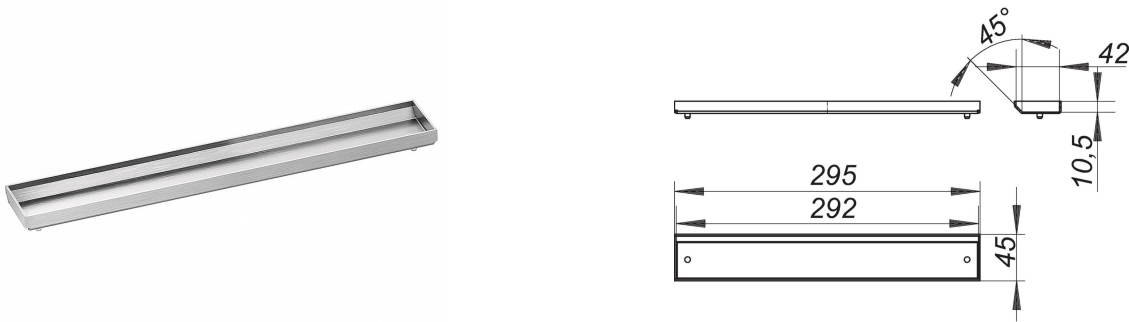

cover plate CeraWall Individual satin stainless steel

Product No. **535023**
 EAN: 4001636535023
 Discount group: 11

cover plate for shower channel CeraWall Individual.

material:
 304 stainless steel

for flooring with unfinished cut edges (e.g. glazed tiles).

Ordering CeraWall Individual:
 Please order drain body DallFlex or shower underlay DallFlex Wall + shower channel CeraWall Individual + cover plate as three components.

Product No.	Description	Dimensions
535214	shower channel CeraWall Individual, 1000 mm	1000 mm
535221	shower channel CeraWall Individual, 1100 mm	1100 mm
535238	shower channel CeraWall Individual, 1200 mm	1200 mm
536518	shower channel CeraWall Individual, 1300 mm	1300 mm
536525	shower channel CeraWall Individual, 1400 mm	1400 mm
536532	shower channel CeraWall Individual, 1500 mm	1500 mm
535269	shower channel CeraWall Individual, 800 mm	800 mm
535207	shower channel CeraWall Individual, 900 mm	900 mm