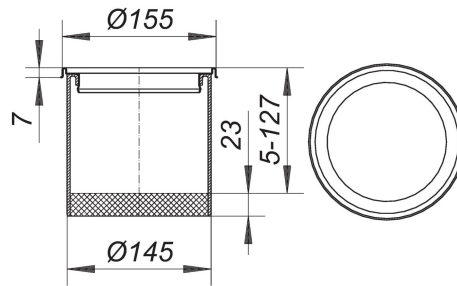

21. May 2022

DALLMER**frame VER 15, 304 stainless steel, d: 155 mm**

Product No. **500755**
 EAN: 4001636500755
 Discount group: 3

used with floor drains type 54, 55, 57, 58, 61 and 61/1
 frame 304 or 316L stainless steel,
 spigot polypropylene

304 stainless steel, d: 155 mm

Product No.	Description	Dimensions
591005	extension S 15	
591012	extension S 15, side inlet DN 40	
542052	Floor drain body type 54 DallBit, DN 50/DN 70	DN 50/DN 70
541055	Floor drain body type 54, DN 50/DN 70	DN 50/DN 70
551054	Floor drain body type 55, inlet DN 50, DN 50/DN 70	DN 50/DN 70
572073	Floor drain body type 57 DallBit, DN 70/DN 100	DN 70/DN 100
571076	Floor drain body type 57, DN 70/DN 100	DN 70/DN 100
582072	Floor drain body type 58 DallBit, inlet DN 50, DN 70/DN 100	DN 70/DN 100
581075	Floor drain body type 58, inlet DN 50, DN 50/DN 100	DN 70/DN 100
612762	floor drain body type 61 GA DallBit, DN 100 SML	DN 100 SML
612724	floor drain body type 61 GA DallBit, DN 50 SML	DN 50 SML
612748	floor drain body type 61 GA DallBit, DN 70 SML	DN 70 SML
611765	floor drain body type 61 GA, DN 100 SML	DN 100 SML
611727	floor drain body type 61 GA, DN 50 SML	DN 50 SML
611741	floor drain body type 61 GA, DN 70 SML	DN 70 SML
612892	floor drain body type 61 HT DallBit PP NIRO, DN 100	DN 100
612847	floor drain body type 61 HT DallBit PP NIRO, DN 70	DN 70