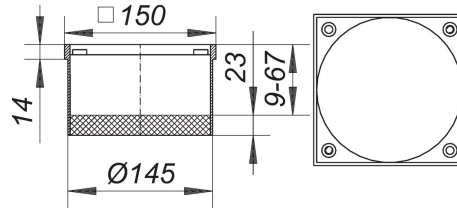

21. May 2022

DALLMER**frame K 15, 150 x 150 mm**

Product No. **500670**
 EAN: 4001636500670
 Discount group: 3

used with floor drains type 54, 55, 57, 58, 61 and 61/1
 frame polypropylene, 150 x 150 mm, with threaded inserts,
 spigot polypropylene

Product No.	Description	Dimensions
591050	dirt and hair trap sieve S 15, d: 144 mm	d: 144 mm
591005	extension S 15	
591012	extension S 15, side inlet DN 40	
542052	Floor drain body type 54 DallBit, DN 50/DN 70	DN 50/DN 70
541055	Floor drain body type 54, DN 50/DN 70	DN 50/DN 70
551054	Floor drain body type 55, inlet DN 50, DN 50/DN 70	DN 50/DN 70
572073	Floor drain body type 57 DallBit, DN 70/DN 100	DN 70/DN 100
571076	Floor drain body type 57, DN 70/DN 100	DN 70/DN 100
582072	Floor drain body type 58 DallBit, inlet DN 50, DN 70/DN 100	DN 70/DN 100
581075	Floor drain body type 58, inlet DN 50, DN 50/DN 100	DN 70/DN 100
612762	floor drain body type 61 GA DallBit, DN 100 SML	DN 100 SML
612724	floor drain body type 61 GA DallBit, DN 50 SML	DN 50 SML
612748	floor drain body type 61 GA DallBit, DN 70 SML	DN 70 SML
611765	floor drain body type 61 GA, DN 100 SML	DN 100 SML
611727	floor drain body type 61 GA, DN 50 SML	DN 50 SML
611741	floor drain body type 61 GA, DN 70 SML	DN 70 SML
612892	floor drain body type 61 HT DallBit PP NIRO, DN 100	DN 100
612847	floor drain body type 61 HT DallBit PP NIRO, DN 70	DN 70