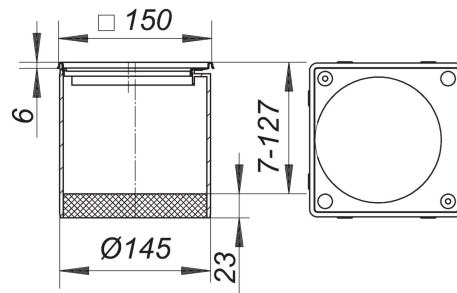

21. May 2022

**DALLMER****frame VS 15, 150 x 150 mm**

Product No. **500663**  
 EAN: 4001636500663  
 Discount group: 3

used with floor drains type 54, 55, 57, 58, 61 and 61/1  
 frame 304 stainless steel, 150 x 150 mm, with threaded inserts, +/- 15 mm lateral adjustment, spigot polypropylene

Product No.	Description	Dimensions
591005	extension S 15	
591012	extension S 15, side inlet DN 40	
542052	Floor drain body type 54 DallBit, DN 50/DN 70	DN 50/DN 70
541055	Floor drain body type 54, DN 50/DN 70	DN 50/DN 70
551054	Floor drain body type 55, inlet DN 50, DN 50/DN 70	DN 50/DN 70
572073	Floor drain body type 57 DallBit, DN 70/DN 100	DN 70/DN 100
571076	Floor drain body type 57, DN 70/DN 100	DN 70/DN 100
582072	Floor drain body type 58 DallBit, inlet DN 50, DN 70/DN 100	DN 70/DN 100
581075	Floor drain body type 58, inlet DN 50, DN 50/DN 100	DN 70/DN 100
612762	floor drain body type 61 GA DallBit, DN 100 SML	DN 100 SML
612724	floor drain body type 61 GA DallBit, DN 50 SML	DN 50 SML
612748	floor drain body type 61 GA DallBit, DN 70 SML	DN 70 SML
611765	floor drain body type 61 GA, DN 100 SML	DN 100 SML
611727	floor drain body type 61 GA, DN 50 SML	DN 50 SML
611741	floor drain body type 61 GA, DN 70 SML	DN 70 SML
612892	floor drain body type 61 HT DallBit PP NIRO, DN 100	DN 100
612847	floor drain body type 61 HT DallBit PP NIRO, DN 70	DN 70
612069	Floor drain body type 61 HT DallBit, DN 100	DN 100