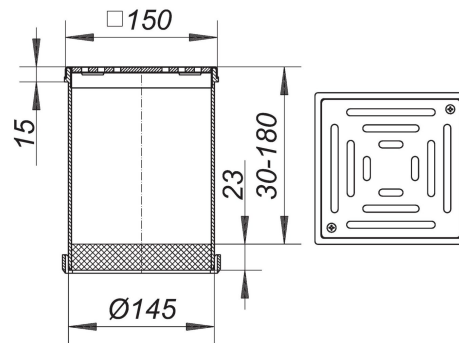

balcony grating SES 15, 150 x 150 mm

Product No. **500304**
 EAN: 4001636500304
 Discount group: 3

used with roof drain types 62, 64 and raising piece types 630

material:
 polypropylene

frame 304 stainless steel, , 150 x 150 mm, grate 5 mm 316Ti stainless steel, secured,
 load class L 15 (1.5 t)

We can supply a wide variety of gratings for use on balconies. Please tell us what you need and we can advise the correct type.

Product No.	Description	Dimensions
590084	support ring, white	

Product No.	Description	Dimensions
621580	raising piece type 630 clamp ring	
622587	raising piece type 630 DallBit	
623584	raising piece type 630 PVC	
630094	renova roof drain type 63 T clamp ring, 345 mm, DN 150	DN 150
630049	renova roof drain type 63 T clamp ring, 345 mm, DN 70	DN 70
630063	renova roof drain type 63 T clamp ring, 460 mm, DN 100	DN 100
630087	renova roof drain type 63 T clamp ring, 460 mm, DN 125	DN 125