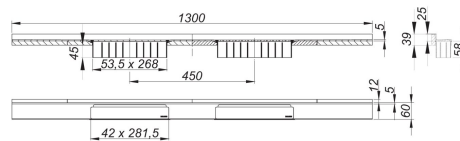

**shower channel CeraWall Select N Duo satin stainless steel, 1300****mm**

Product No. **536815**  
 EAN: 4001636536815  
 Discount amount: 11

for installation with drain body DallFlex Duo, DallFlex Duo Plan and DallFlex Duo vertical.

Drainage-strip with engineered precision fall, visibly installed at the junction of wall and floor. Suitable for natural stone floor and wall finish 24 – 32 mm (including adhesive), length can be adjusted by one millimeter.

**specification**

- two cover plates
- self-adhesive security tape S 3 with cut-resistant stainless steel mesh and sound insulation
- accessories for installation and positioning
- temporary blanking plate with integrated level