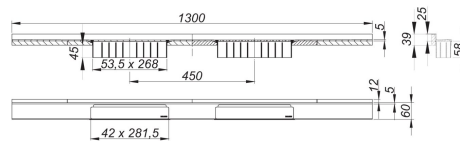

shower channel CeraWall Select N Duo polished stainless steel, 1300 mm

Product No. **536655**
 EAN: 4001636536655
 Discount amount: 11

for installation with drain body DallFlex Duo, DallFlex Duo Plan and DallFlex Duo vertical.

Drainage-strip with engineered precision fall, visibly installed at the junction of wall and floor. Suitable for natural stone floor and wall finish 24 – 32 mm (including adhesive), length can be adjusted by one millimeter.

specification

- two cover plates
- self-adhesive security tape S 3 with cut-resistant stainless steel mesh and sound insulation
- accessories for installation and positioning
- temporary blanking plate with integrated level

material

304 stainless steel, mirror polished

Ordering CeraWall Select N Duo:

Please order drain body DallFlex Duo + shower channel Cerawall Select N Duo as two separate components.