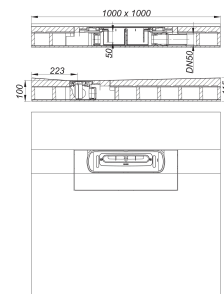

sound-insulating shower underlay DallFlex Floor D, DN 50, 1 x 1 m

Part number: 540294
 GTIN: 4001636540294
 Rebate group: 11

Description:

sound-insulating shower underlay DallFlex Floor D, DN 50, 1 x 1 m
 with drain point positioned near the wall for installation with CeraFloor shower channels.
 If installed as per test report, suitable to meet increased sound insulation requirements in accordance with DIN 4109 and VDI 4100.
 Outlet DN 50 horizontal, can be positioned on three sides without tools, with ball-joint, adjustable 0 – 15 degrees

specification

- DallFlex drain body system as per DIN EN 1253
- flexible sealing collar for secure bonding of under-tile waterproofing
- removable trap insert, 50 mm water seal (conforming to DIN EN 1253)
- temporary blanking plate
- suitable for wheelchairs if tile size > 5 x 5 cm