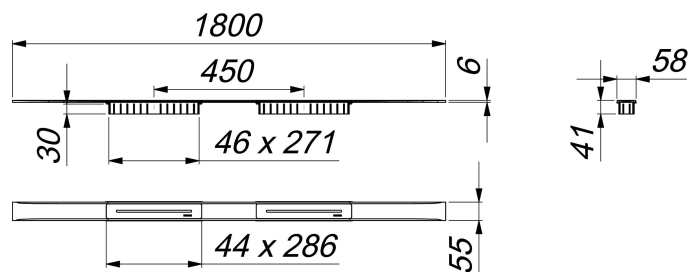

## shower channel CeraFloor Select Duo black matt, 1800 mm

Part number: 537720  
 GTIN: 4001636537720  
 Rebate group: 11

### Description:

shower channel CeraFloor Select Duo black matt, 1800 mm

for installation with drain body DallFlex Duo, DallFlex Plan Duo and DallFlex Duo vertical.

Drainage Strip with engineered precision fall, flush-mounted in the shower area. Suitable for floor finish of 10 – 32 mm and wall finish of 12 – 24 mm (including adhesive), length can be adjusted by one millimeter.

#### material

304 stainless steel, 6 mm solid, load class K 3 (300 kg), PVD coating in black matt