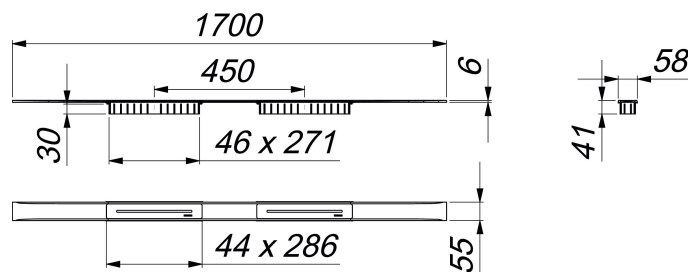

shower channel CeraFloor Select Duo black matt, 1700 mm

Part number: 537713
 GTIN: 4001636537713
 Rebate group: 11

Description:

shower channel CeraFloor Select Duo black matt, 1700 mm

for installation with drain body DallFlex Duo, DallFlex Plan Duo and DallFlex Duo vertical.

Drainage Strip with engineered precision fall, flush-mounted in the shower area. Suitable for floor finish of 10 – 32 mm and wall finish of 12 – 24 mm (including adhesive), length can be adjusted by one millimeter.

specification

- two cover plates
- accessories for installation and positioning
- temporary blanking plate

material

304 stainless steel, 6 mm solid, load class K 3 (300 kg), PVD coating in black matt

Ordering CeraFloor Select Duo: