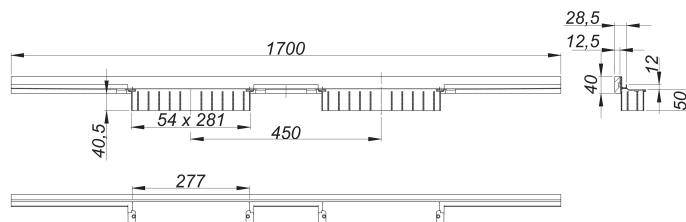

shower channel CeraWall Individual N Duo, 1700 mm

Part number: 536358
 GTIN: 4001636536358
 Rebate group: 11

Description:

shower channel CeraWall Individual N Duo, 1700 mm
 for installation with drain body DallFlex Duo, DallFlex Duo Plan and DallFlex Duo vertical.
 Concealed channel with integrated fall, for installation at the junction of wall and floor.
 Suitable for natural stone floor and wall finish 24 to 32 mm (including adhesive), length can be adjusted by one millimeter.

specification

- self-adhesive security tape S 3 with cut-resistant stainless steel mesh and sound insulation
- accessories for installation and positioning
- scriber template
- temporary blanking plate

material

304 stainless steel

Ordering CeraWall Individual N Duo:

Please order drain body DallFlex Duo + shower channel CeraWall Individual N Duo + cover plate CeraWall Individual Duo as three separate components.