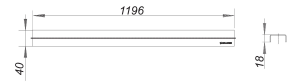

cover plate CeraLine Standard, 1200 mm

Part number: 520579
GTIN: 4001636520579
Rebate group: 8

Description:

cover plate CeraLine Standard, 1200 mm

Cover plate for all CeraLine channels, suitable for all tile, stone finishes 2 – 16 mm (incl. adhesive), 40 mm wide

material

304 stainless steel, load class K 3 (300 kg)