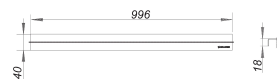

## cover plate CeraLine Standard,1000 mm

---

Part number: 520562  
GTIN: 4001636520562  
Rebate group: 8

---

---

### Description:

cover plate CeraLine Standard,1000 mm

Cover plate for all CeraLine channels, suitable for all tile, stone finishes 2 – 16 mm (incl. adhesive), 40 mm wide

material

304 stainless steel, load class K 3 (300 kg)