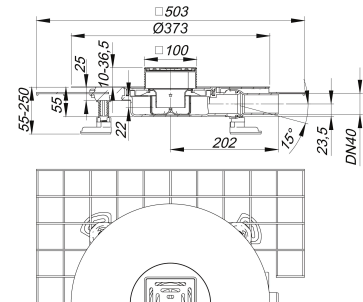

## floor drain DallDrain Select Plan, DN 40, 100 x 100 mm

Part number: 518378  
GTIN: 4001636518378  
Rebate group: 6

### Description:

floor drain DallDrain Select Plan, DN 40, 100 x 100 mm

Applicable where a lower, second tanking system is not being used.

For the highest level of load-bearing.