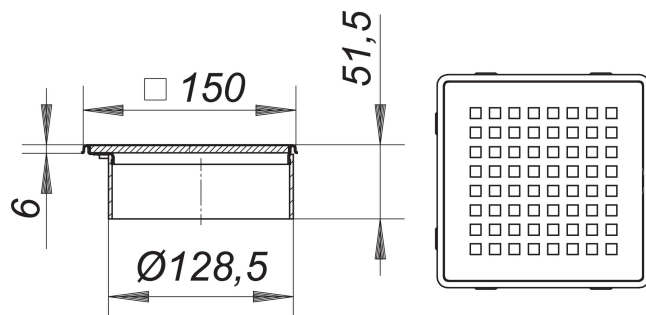

Grating Quadra CD 15, 150 x 150 mm

Part number: 500465

GTIN: 4001636500465

Rebate group: 5

Description:

Grating Quadra CD 15, 150 x 150 mm

for CeraDrain S 15 and TistoDrain S 15,

height adjustable up to 40 mm with +/- 13 mm lateral adjustment, spigot ABS, frame 304 stainless steel, 150 x 150 mm, design grate 5 mm
304 stainless steel, load class L 15 (1.5 t)