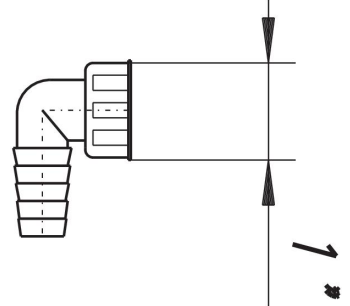

## hose connector 90° for concealed traps HL 400/405/406, chromed, 1"

---

Part number: 140173  
GTIN: 4001636140173  
Rebate group: 1

---

---

### Description:

hose connector 90° for concealed traps HL 400/405/406, chromed, 1"  
hose connector 90° for HL 400, 405, 406

### Spare parts:

130730 washing machine or dishwasher trap type