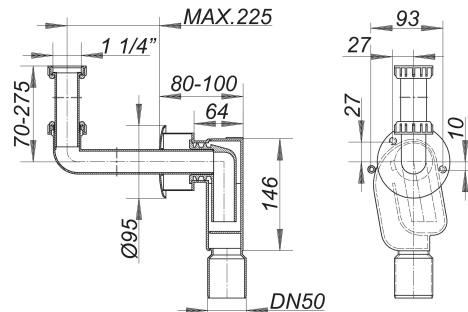

## concealed trap type 300 KS, 1 1/4" x DN 50

Part number: 130242  
 GTIN: 4001636130242  
 Rebate group: 1

### Description:

concealed trap type 300 KS, 1 1/4" x DN 50  
 conforming to DIN 19541

specification:

- space saving built-in trap body
- height adjustable inlet
- escutcheon
- removable trap insert

material:

### Spare parts:

140333 elbow types 320 PC CR, 1 1/4" x DN 32

143020 trap insert for 300, 310