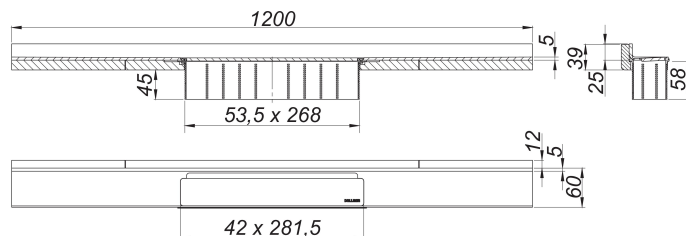

caniveau de douche CeraWall Select N acier inox mat, 1200 mm

Référence de l'article: 536778

GTIN: 4001636536778

Groupe de rabais: 11

Description :

caniveau de douche CeraWall Select N acier inox mat, 1200 mm

for installation with drain body DallFlex , DallFlex Plan and DallFlex vertical.

Drainage-strip with engineered precision fall, visibly installed at the junction of wall and floor. Suitable for natural stone floor and wall finish 24 – 32 mm (including adhesive), length can be adjusted by one millimeter.

specification

- cover plate
- self-adhesive security tape S 3 with cut-resistant stainless steel mesh and sound insulation
- accessories for installation and positioning
- temporary blanking plate with integrated level

material

304 stainless steel, satin finished

Indications de commande pour CeraWall Select N Duo :

Obligation de commander le corps d'avaloir DallFlex Duo + le caniveau de douche CeraWall Select N Duo.