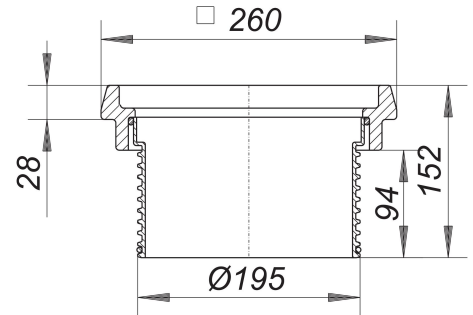

frame type 608.1

Part number: 860606
GTIN: 4001636860606
Rebate group: 3

Description:

frame type 608.1
used with yard drain types 605, 606, 615 and 616

material:
polypropylene
ductile iron frame with threaded holes, load class B (up to 12,5 t)

Spare parts:

860996 ductile iron grate for 605/606/615/616