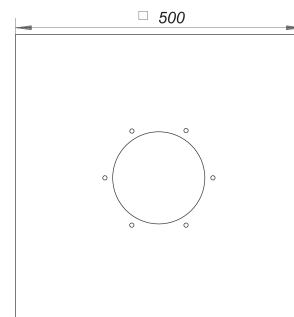

waterproofing collar type 65, rhepanol, 500 x 500 mm

Part number: 790149
GTIN: 4001636790149
Rebate group: 10

Description:

waterproofing collar type 65, rhepanol, 500 x 500 mm
cut from single-ply membrane material, used with suitable roof drain types 62, 64, renova roof drain 63 T as well as type 630 raising pieces