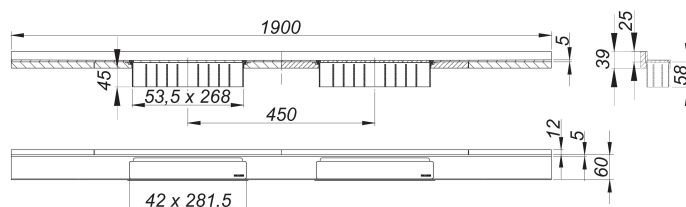

shower channel CeraWall Select N Duo polished stainless steel, 1900 mm

Part number: 536716
 GTIN: 4001636536716
 Rebate group: 11

Description:

shower channel CeraWall Select N Duo polished stainless steel, 1900 mm
 for installation with drain body DallFlex Duo, DallFlex Duo Plan and DallFlex Duo vertical.
 Drainage-strip with engineered precision fall, visibly installed at the junction of wall and floor. Suitable for natural stone floor and wall finish 24 – 32 mm (including adhesive), length can be adjusted by one millimeter.

specification

- two cover plates
- self-adhesive security tape S 3 with cut-resistant stainless steel mesh and sound insulation
- accessories for installation and positioning
- temporary blanking plate with integrated level

material

304 stainless steel, mirror polished

Ordering CeraWall Select N Duo:

Please order drain body DallFlex Duo + shower channel Cerawall Select N Duo as two separate components.