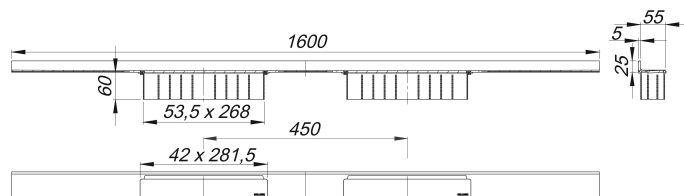

## shower channel CeraWall Select Duo satin stainless steel, 1600 mm

Part number: 536211  
 GTIN: 4001636536211  
 Rebate group: 11

### Description:

shower channel CeraWall Select Duo satin stainless steel, 1600 mm  
 for installation with drain body DallFlex Duo, DallFlex Duo Plan and DallFlex Duo vertical.  
 Drainage-strip with engineered precision fall, visibly installed at the junction of wall and floor. Suitable for floor and wall finish of 12 – 24 mm (including adhesive), length can be adjusted by one millimeter.

#### specification

- two cover plates
- self-adhesive security tape S 3 with cut-resistant stainless steel mesh and sound insulation
- accessories for installation and positioning
- construction and sealing adhesive
- temporary blanking plate with integrated level